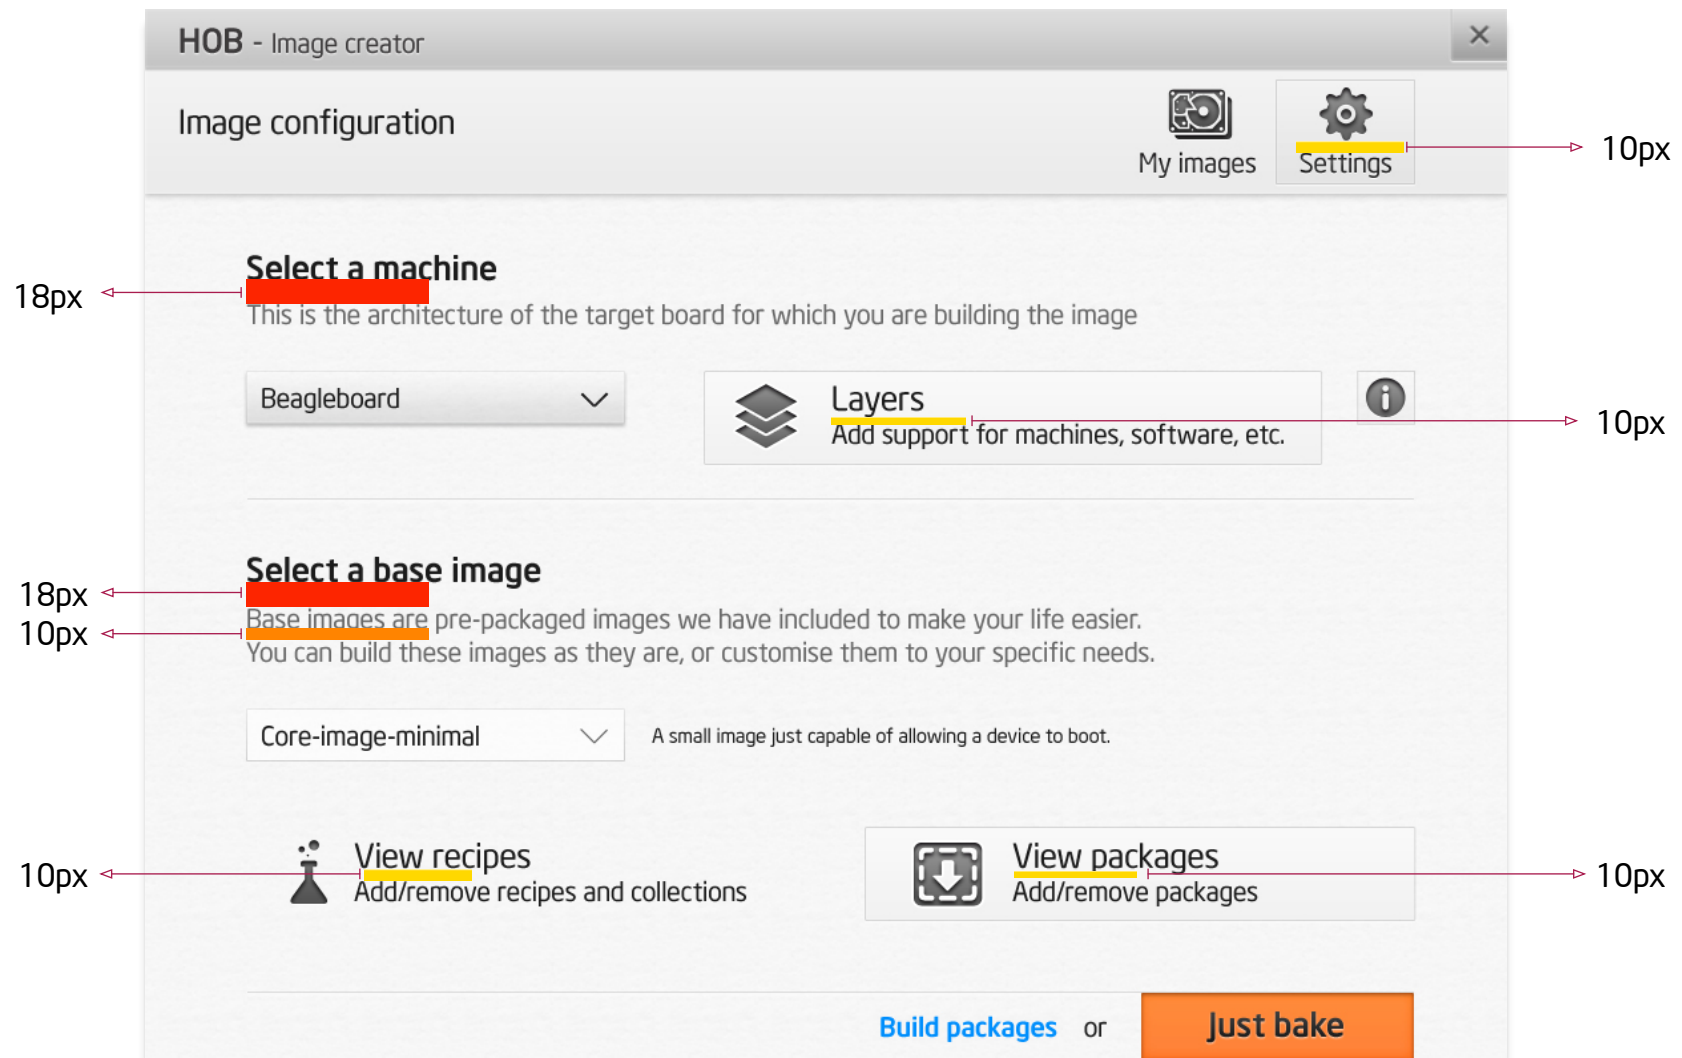

Medium, 25pt,
RGB (28, 28, 28)

Regular
20pt
RGB (28, 28, 28)

Regular
25pt
RGB (28, 28, 28)

Regular
20pt
RGB (28, 28, 28)

Regular
15pt
RGB (28, 28, 28)

Regular
25pt
RGB (28, 28, 28)

Regular
20pt
RGB (28, 28, 28)